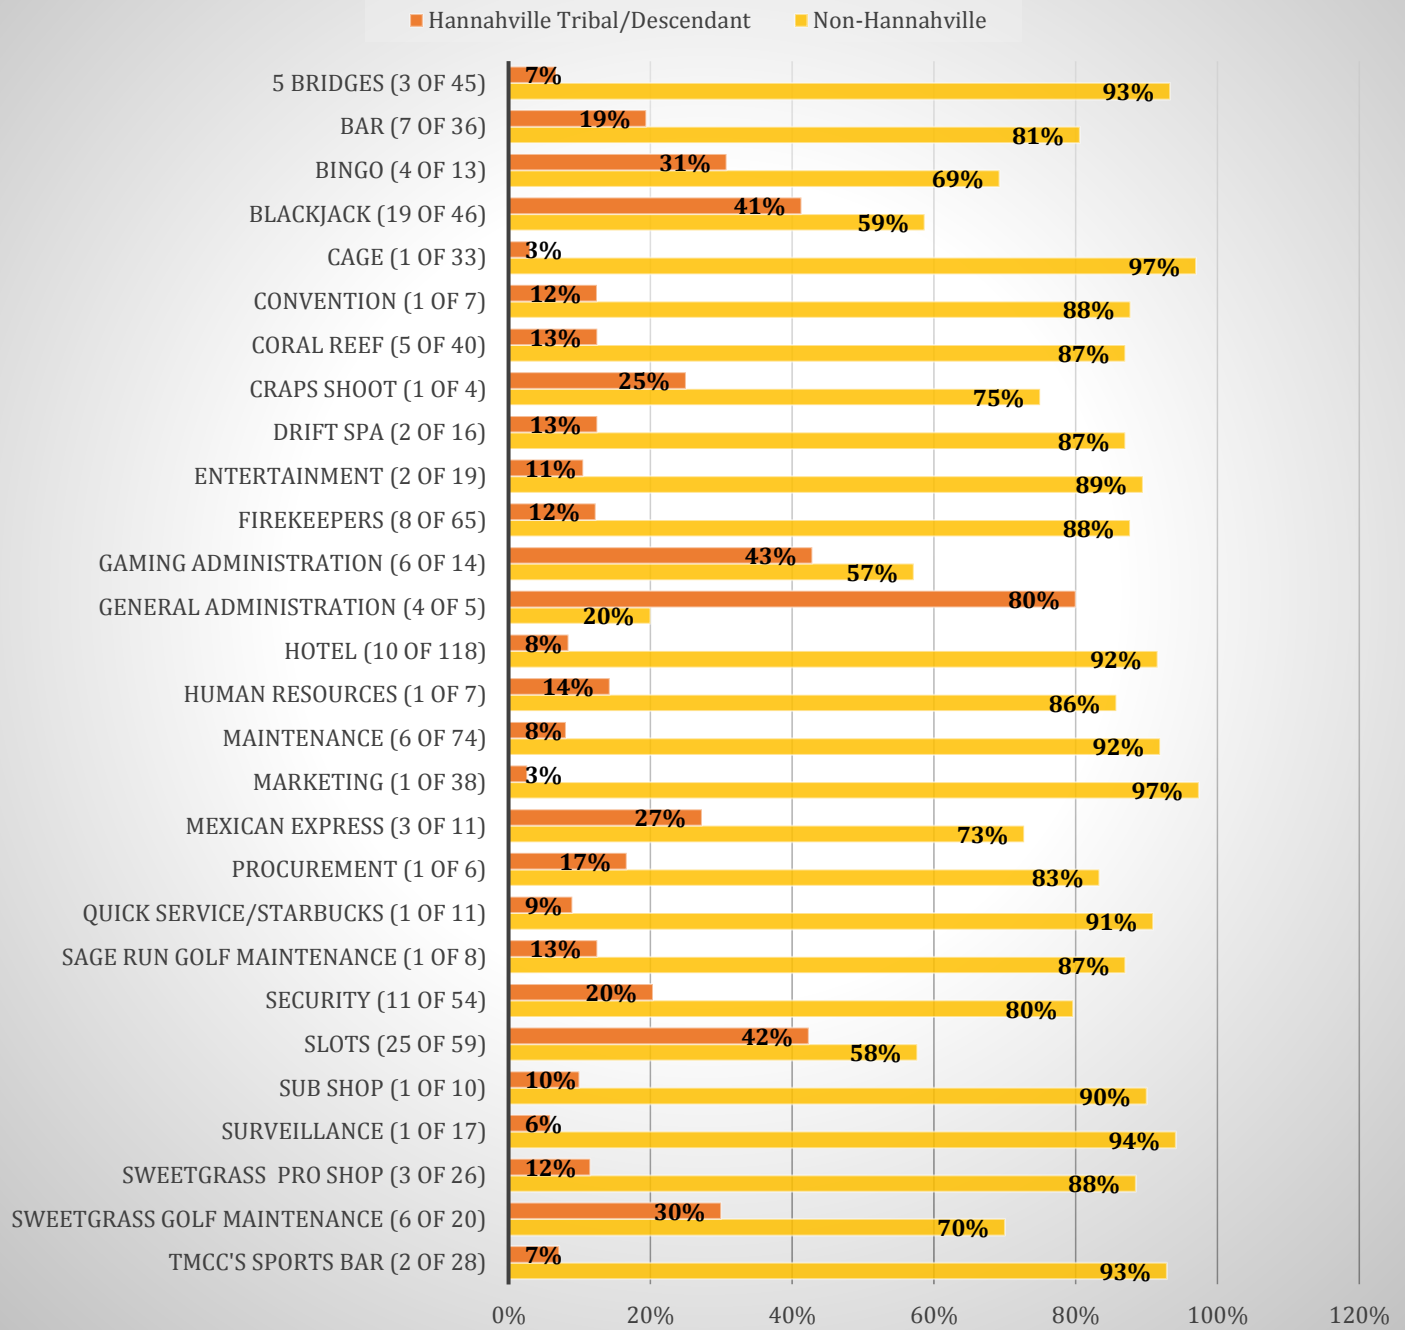

Casino Employees Percentage Hannahville Tribal/Descendant by Department

Based on Budget Head Count FY17 & Payroll 090117

There are also 9 Hannahville Tribal/Descendant on payroll in Capitalized Construction - Temporary.

Departments in Casino with no Hannahville representation are: Accounting, Bingo Concessions, Custard Shop, Employee Dining, Information Technology (I.T.), Retail, Sub Shop, and Table Games - Various.